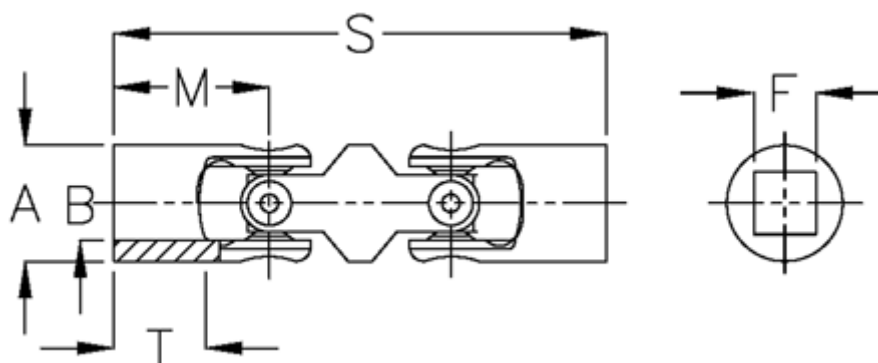

# Data Sheet

Article number: 07650304

Description: Double cross joint w/needle bearing  
0.650.304

## Measures

A	= 50
F	= 25
M	= 66
MD max N m	= 120
s	= 188
T	= 40